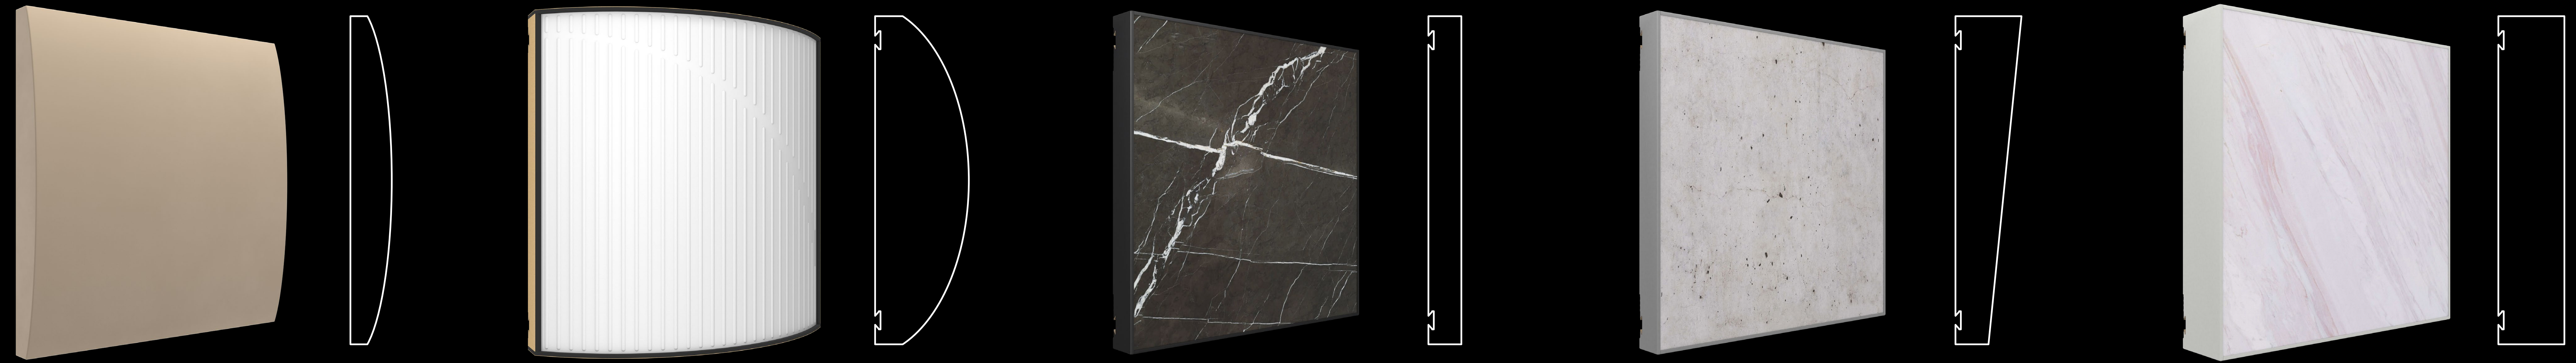

# Which Cinema version is best for me?

V/COUSTIC

Cinema Round Premium

Cinema Round Ultra VMT

Cinema Piano VMT

Cinema Forte VMT

Cinema Fortissimo VMT

<b>Dimensions</b>	75 × 595 × 595 mm	170 × 595 × 595 mm	60 × 595 × 595 mm	120 × 595 × 595 mm	120 × 595 × 595 mm
<b>Finish</b>					
<b>Installation</b> (✓ = Included)	Flexi Glue Ultra, VicFix Base	VicFix J Profile ✓, VicFix Corner	VicFix Mini ✓, VicFix J Profile, VicFix Corner		
<b>Raw Materials</b>	Melamin Resin Foam, Fabric	VicPET Wool, MDF, Melamine	VicPET Wool, ViCycle, MDF and Lacquered Steel		
<b>Acoustic Properties</b>	Medium and High Frequencies absorption	Broadband absorption	Broadband absorption	Broadband absorption	Broadband absorption
<b>NRC</b>	0,90	0,90	0,95	0,95	0,95

## Acoustic Performance