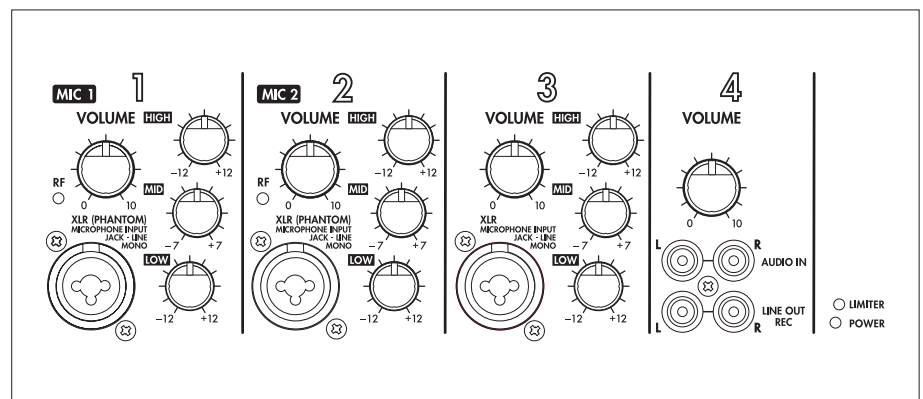

#### Professional lectern with integrated 2-channel multifrequency receiver unit with UHF PLL technology

- Built-in high-performance mixing amplifier and speaker system, 75 W
- 2 x 16 selectable UHF frequencies (863.1-864.9 MHz)
- Integrated limiter
- 3 inputs via comb. jack mic (XLR)/line (6.3 mm jack) with 3-way equalizer and gain control
- 1 stereo line input via RCA jacks with gain control
- 2 shock-absorbing XLR jacks on the top part of the lectern for 2 optional gooseneck microphones (use one microphone input each), with phantom power
- 1 stereo line output via RCA jacks
- 2-way speaker system
- Integrated light in the top part of the lectern
- Column with 2 document compartments and 2 storage compartments
- 2 castors

Model	SPEECH-204
Rated power ( $P_{RMS}$ )	75 W
Peak output power	100 W
Frequency range	60-20,000 Hz
Carrier frequency	863.1-864.9 MHz
Operating range	≈ 25 m
Inputs	15 mV (mic 1), 5 mV (mic 2-3), 220 mV (line 1-3), 250 mV (line)
Equalizer, bass	±12 dB/60 Hz
Equalizer, midrange	±7 dB/1 kHz
Equalizer, treble	±12 dB/15 kHz
Power supply	~ 230 V/50 Hz/180 VA
Dimensions	540 x 1140 x 430 mm
Weight	33 kg
Connections	3 x XLR (mic), 3 x 6.3 mm jack (line), 1 x RCA L/R (line in), 1 x RCA L/R (line out)